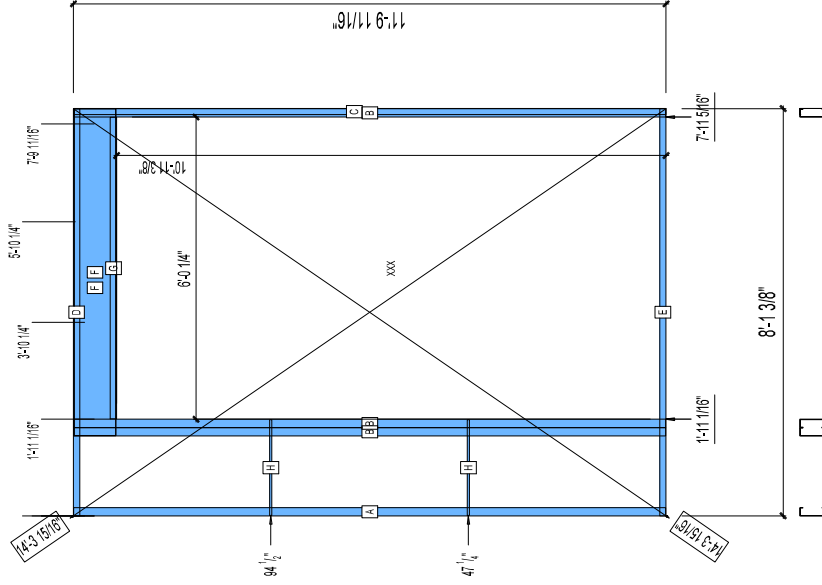

21-1029

Jewish Home for the Aging

1885 Victory Blvd. Reseda, CA

CREATED: 10/20/2008

FM-07-109

CREATED BY: TNT

HEIGHT : 11'-9 11/16" POINTS: 1.78 Points.

SPACING : 24"

1st STUD: 24"

WEIGHTS :

FRAME : 299 lbs

TOTAL: 299 lbs

FrameMax, Inc.
13915 Danielson St
Suite 100
Poway, CA 92064
www.frame-max.com

FRAME MAX

© FrameMax Inc

APPROVED

By TNT at 3:29 pm, Oct 28, 2008

PIECES LIST	LENGTH	USE
A	1	600S200-97 11'-9 9/16" STUD
B	3	600S200-97 11'-9 9/16" KING STUD
C	1	600T150-33 11'-9 1/2" CAP TRACK
D	1	600T150-68 8'-1 3/8" TOP TRACK
E	1	600T150-68 8'-1 3/8" BOTTOM TRACK
F	2	100S200-97 6'-6 3/16" HEADER
G	1	600T150-54 6'-0 1/8" HEADER BOTTOM TRACK
H	2	150U50-54 1'-10 7/8" HORIZONTAL BRACING