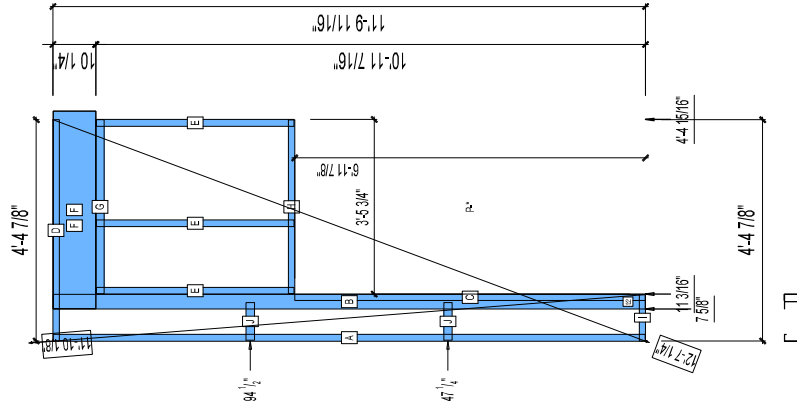

# 21-1177

CREATED: 10/13/2008

Jewish Home for the Aging

1885 Victory Blvd. Reseda, CA

FM-07-109

CREATED BY: TNT

HEIGHT : 11'-9 11/16" POINTS: 1.15 Points.

SPACING : 5000"

1st STUD: 5000"

WEIGHTS :

FRAME : 166 lbs

TOTAL: 166 lbs

FrameMax, Inc.  
13915 Danielson St  
Suite 100  
Poway, CA 92064  
www.frame-max.com

# FRAME MAX

© FrameMax Inc

**APPROVED**

By TNT at 3:29 pm, Oct 28, 2008

PIECES LIST LABEL	QTY	SIZE	LENGTH	USE
A	1	362S162-54	11'-9 9/16"	STUD
B	1	363J350p554	11'-9 9/16"	PACO COLUMN
C	1	362T150-68	6'-11 13/16"	JAMB TRACK
D	1	362T150-68	4'-4 7/8"	TOP TRACK
E	3	362S162-54	3'-11 1/4"	CRIPPLE
F	2	100T200-97	3'-11 1/4"	HEADER
G	1	600T200-68	3'-5 5/8"	TOP TRACK
H	1	362T150-68	3'-5 1/2"	HEAD TRACK
I	1	362T150-68	11 1/16"	BOTTOM TRACK
J	2	362T200-68	8 15/16"	BLOCK