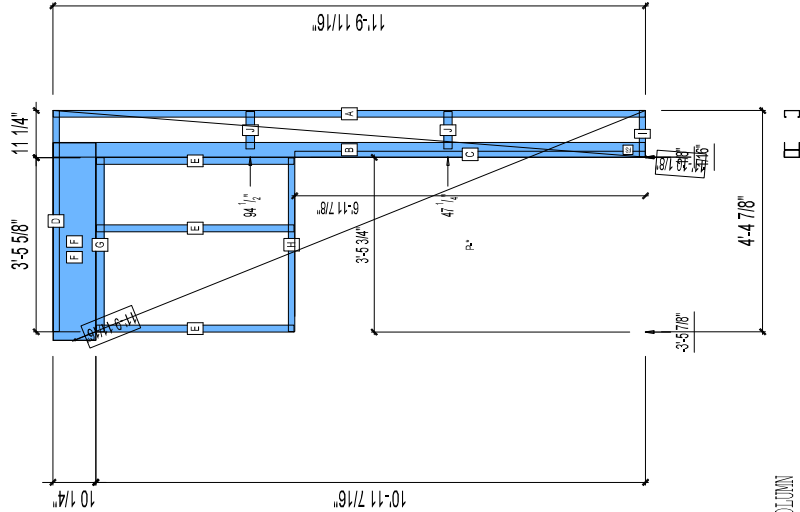

# 21-1178

CREATED: 10/13/2008

Jewish Home for the Aging

1885 Victory Blvd. Reseda, CA

FM-07-109

CREATED BY: TNT

HEIGHT : 11'-9 11/16" POINTS: 1.15 Points.

SPACING : 5000"

1st STUD: 5000"

WEIGHTS :

FRAME : 166 lbs

TOTAL: 166 lbs

FrameMax, Inc.  
13915 Danielson St  
Suite 100  
Poway, CA 92064  
www.frame-max.com

# FRAME MAX

© FrameMax Inc

**APPROVED**

By TNT at 3:29 pm, Oct 28, 2008

PIECES LIST LABEL	QTY	SIZE	LENGTH	USE
A	1	362S162-54	11'-9 9/16"	STUD
B	1	363J350p554	11'-9 9/16"	PACO COLUMN
C	1	362T150-68	6'-11 13/16"	JAMB TRACK
D	1	362T150-68	4'-4 13/16"	TOP TRACK
E	3	362S162-54	3'-11 1/4"	CRIPPLE
F	2	100T200-97	3'-11 1/4"	HEADER
G	1	600T200-68	3'-5 5/8"	TOP TRACK
H	1	362T150-68	3'-5 1/2"	HEAD TRACK
I	1	362T150-68	11 1/16"	BOTTOM TRACK
J	2	362T200-68	8 15/16"	BLOCK