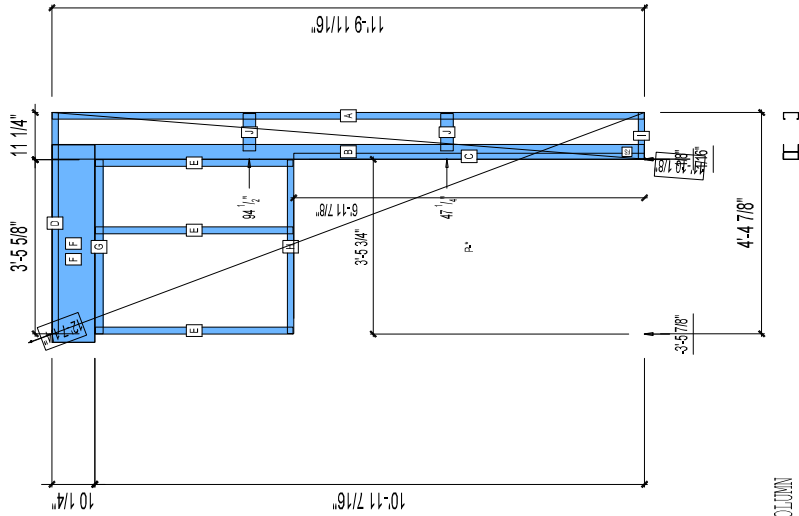

# 21-1218

CREATED: 10/13/2008

Jewish Home for the Aging

1885 Victory Blvd. Reseda, CA

FM-07-109

CREATED BY: TNT

HEIGHT : 11'-9 11/16" POINTS: 1.16 Points.

SPACING : 5000"

1st STUD: 5000"

WEIGHTS :

FRAME : 168 lbs

TOTAL: 168 lbs

# FRAME MAX

© FrameMax Inc

**APPROVED**

By TNT at 3:29 pm, Oct 28, 2008

FrameMax, Inc.  
13915 Danielson St  
Suite 100  
Poway, CA 92064  
www.framemax.com

PIECES LIST LABEL	QTY	SIZE	LENGTH	USE
A	1	362S162-54	11'-9 9/16"	STUD
B	1	363J350p554	11'-9 9/16"	PACO COLUMN
C	1	362T150-68	6'-11 13/16"	JAMB TRACK
D	1	362T150-68	4'-4 7/8"	TOP TRACK
E	3	362S162-54	3'-11 1/4"	CRIPPLE
F	2	100T200-97	3'-11 1/4"	HEADER
G	1	600T200-68	3'-5 5/8"	TOP TRACK
H	1	362T150-68	3'-5 1/2"	HEAD TRACK
I	1	362T150-68	11 1/16"	BOTTOM TRACK
J	2	750T300-68	8 15/16"	BLOCK