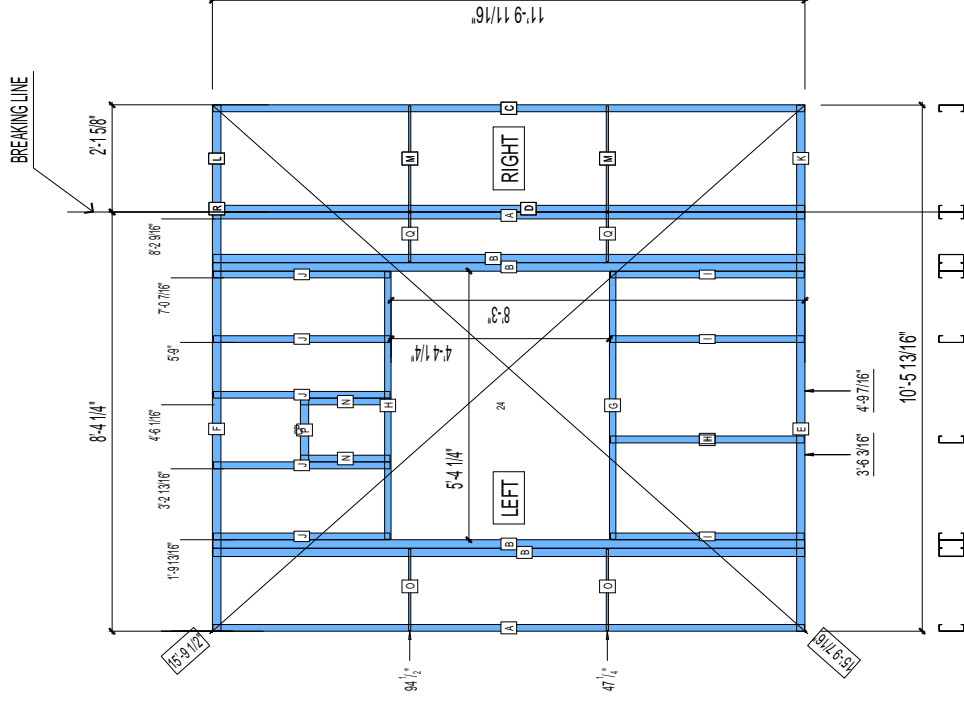

21-1137

Jewish Home for the Aging

1885 Victory Blvd. Reseda, CA

CREATED: 10/29/2008

FM-07-109

CREATED BY: TNT

HEIGHT : 11'-9 11/16" POINTS: 3.07 Points.

SPACING : 24"

1st STUD: 24"

WEIGHTS :

FRAME : 472 lbs

TOTAL: 472 lbs

FrameMax, Inc.
13915 Danielson St
Suite 100
Poway, CA 92064
www.frame-max.com

FRAME MAX

© FrameMax Inc.

APPROVED

By TNT at 2:32 pm, Oct 29, 2008

PIECES LIST	LENGTH	USE
A	2	600S162-97
B	4	600S200-97
C	1	600S162-97
D	1	600S162-97
E	1	600T200-68
F	1	600T200-68
G	1	600T150-54
H	1	600T150-54
I	4	600S162-54
J	5	600S162-54
K	1	600T200-68
L	1	600T200-68
M	2	150U50-54
N	2	600S162-54
O	2	150U50-54
P	1	600T200-68
Q	2	150U50-54
R	1	600S162-97