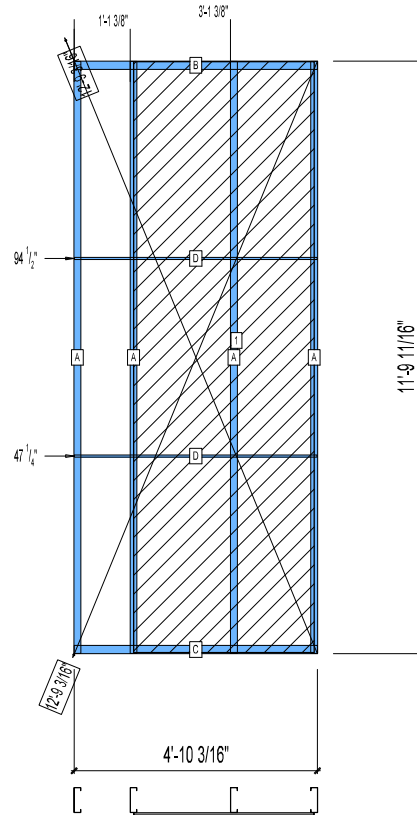

11-1276

Jewish Home for the Aging

1885 Victory Blvd. Reseda, CA

FM-07-109

CREATED BY: AMB

FrameMax, Inc.
13915 Danielson St
Suite 100
Poway, CA 92064
www.frame-max.com

© FrameMax Inc.

HEIGHT : 11'-9 11/16" POINTS: 1.40 Points.

SPACING : 24"

1st STUD: 24"

WEIGHTS :

FRAME : 143 lbs

SHEATHING: 106 lbs

TOTAL: 249 lbs

KIT & BUNDLE FOR FIELD
TO STICK FRAME

PIECES LIST

LABEL	QTY	SIZE	LENGTH	USE
A	4	600S162-68	11'-9 1/2"	STUD
B	1	600T200-68	4'-10 3/16"	TOP TRACK
C	1	600T200-68	4'-10 3/16"	BOTTOM TRACK
D	2	150U50-54	4'-10"	HORIZONTAL BRACING

SHEATHING

LABEL	QTY	CODE	THICK	SIZE	SCREWS
1	1	DENSGLOSS	1/2"	3'-7 3/16" X 11'-9 1/4"	8 - 12