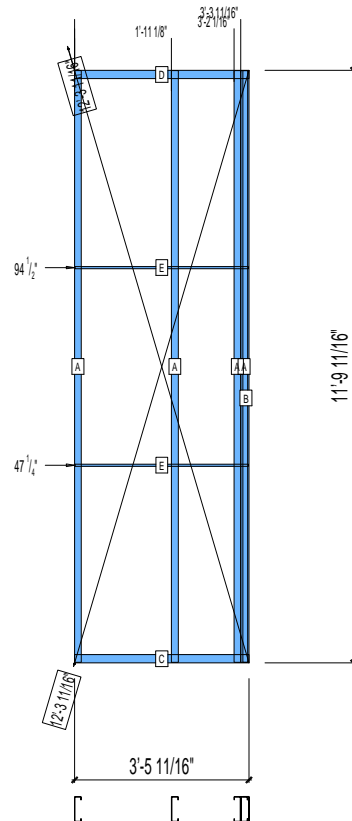

HEIGHT : 11'-9 11/16" POINTS: 1.15 Points.

SPACING : 24"

1st STUD: 24"

WEIGHTS :

FRAME : 196 lbs

-----  
TOTAL: 196 lbs

**APPROVED**

By TNT at 12:39 pm, Nov 18, 2008

PIECES LIST

LABEL	QTY	SIZE	LENGTH	USE
A	4	600S162-97	11'-9 1/2"	STUD
B	1	600T150-54	11'-9 1/2"	CAP TRACK
C	1	600T200-68	3'-5 11/16"	BOTTOM TRACK
D	1	600T200-68	3'-5 11/16"	TOP TRACK
E	2	150U50-54	3'-5 1/2"	HORIZONTAL BRACING