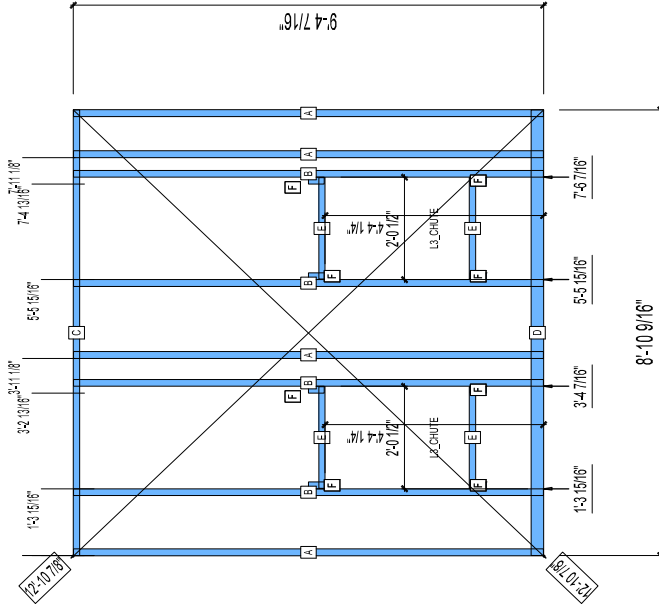

12-3221

CREATED: 11/10/2008

Jewish Home for the Aging

1885 Victory Blvd. Reseda, CA

FM-07-109

CREATED BY: HH

HEIGHT : 9'-4 7/16" POINTS: 1.21 Points.

SPACING : 24"

1st STUD: 24"

WEIGHTS :

FRAME : 121 lbs

TOTAL: 121 lbs

FrameMax, Inc.
13915 Danielson St
Suite 100
Poway, CA 92064
www.framemax.com

FRAME MAX

© FrameMax Inc.

PIECES LIST LABEL	QTY	SIZE	LENGTH	USE
A	4	600S162-33	9'-4 5/16"	STUD
B	4	600S162-33	9'-4 5/16"	KING STUD
C	1	600T150-33	8'-10 9/16"	TOP TRACK
D	1	600T300-33	8'-10 9/16"	BOTTOM TRACK
E	4	600T150-33	2'-0 1/4"	HEAD TRACK
F	8	600S162-33	3 13/16"	CRIPPLE