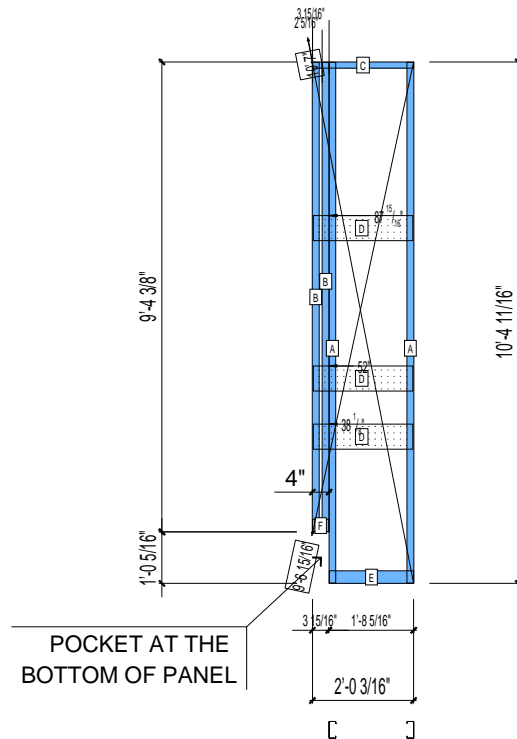

HEIGHT : 9'-4 7/16" POINTS: 0.53 Points.

SPACING : 24"

1st STUD: 24"

WEIGHTS :

FRAME : 61 lbs

TOTAL: 61 lbs

APPROVED

By TNT at 2:21 pm, Dec 11, 2008

PIECES LIST

LABEL	QTY	SIZE	LENGTH	USE
A	2	400S162-43	10'-4 9/16"	STUD
B	2	400S162-43	9'-4 1/4"	STUD
C	1	400T150-43	2'-0 1/8"	TOP TRACK
D	3	600D-54	1'-11 3/4"	KITCHEN BACKING
E	1	400T300-43	1'-8 1/8"	BOTTOM TRACK
F	1	400T300-43	3 7/8"	BOTTOM TRACK