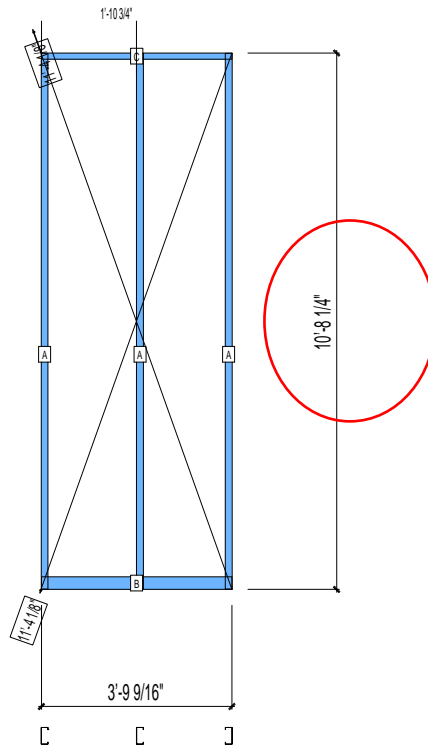

HEIGHT : 9'-4 7/16" POINTS: 0.41 Points.

SPACING : 24"

1st STUD: 23 5/8"

APPROVED
By TNT at 2:22 pm, Dec 11, 2008

WEIGHTS :

FRAME : 50 lbs

TOTAL: 50 lbs

PIECES LIST

| LABEL | QTY | SIZE | LENGTH | USE |
|-------|-----|------------|------------|--------------|
| A | 3 | 400S162-43 | 10'-8 1/8" | STUD |
| B | 1 | 400T300-43 | 3'-9 9/16" | BOTTOM TRACK |
| C | 1 | 400T150-43 | 3'-9 9/16" | TOP TRACK |