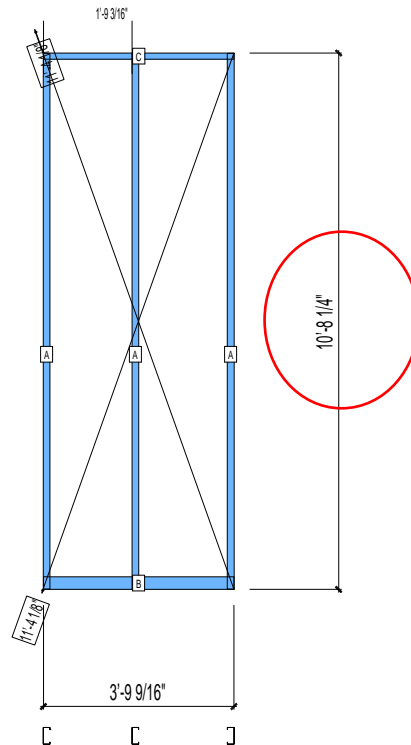

HEIGHT : 9'-4 7/16" POINTS: 0.41 Points.

SPACING : 24"

1st STUD: 22"

APPROVED
By TNT at 2:22 pm, Dec 11, 2008

WEIGHTS :

FRAME : 50 lbs

TOTAL: 50 lbs

PIECES LIST

LABEL	QTY	SIZE	LENGTH	USE
A	3	400S162-43	10'-8 1/8"	STUD
B	1	400T300-43	3'-9 9/16"	BOTTOM TRACK
C	1	400T150-43	3'-9 9/16"	TOP TRACK