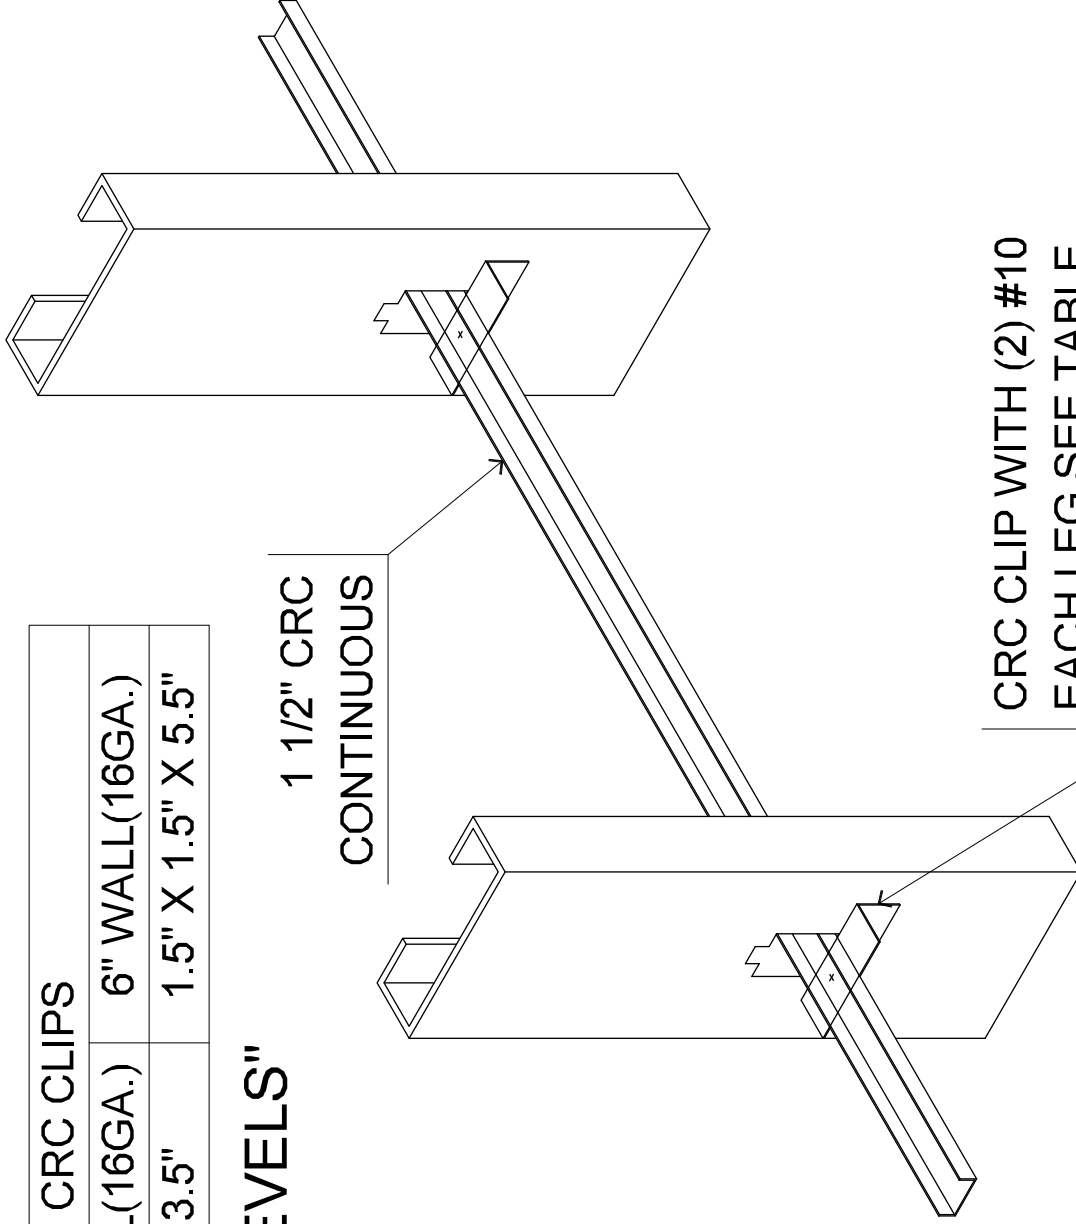

CRC CLIPS

3 5/8" & 4" WALL(16GA.)	6" WALL(16GA.)
1.5" X 1.5" X 3.5"	1.5" X 1.5" X 5.5"

"ALL LEVELS"

1 1/2" CRC
CONTINUOUS

CRC CLIP WITH (2) #10
EACH LEG SEE TABLE
FOR SIZES AND GAUGES

FrameMax, Inc.
13915 Danielson Street
Suite 100
Poway, CA 92064
Phone: 856 466-7200
Fax: 909 466-7220
www.frame-max.com

FRAMEMAX
FM-07-109-JHA
JEWISH HOME

JHA-10

**Standard Bracing w/ Clip
and Pipe at CRC Connection**

FRAMEMAX