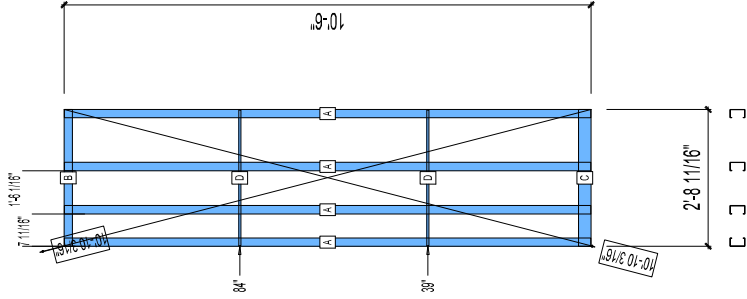

# 12-1002

CREATED: 11/05/2008

Jewish Home for the Aging

1885 Victory Blvd. Reseda, CA

FM-07-109

CREATED BY: AMB

HEIGHT : 10'-6"      POINTS: 0.68 Points.

SPACING : 5000"

1st STUD: 5000"

WEIGHTS :

FRAME : 99 lbs

TOTAL: 99 lbs

# FRAME MAX

© FrameMax Inc.

FrameMax, Inc.  
13915 Danielson St  
Suite 100  
Poway, CA 92064  
www.framemax.com

**BUNDLE AND  
SHIP TO SITE**

PIECES LIST LABEL	QTY	SIZE	LENGTH	USE
A	4	362S200-68	10'-5 13/16"	STUD
B	1	362T200-68	2'-8 11/16"	TOP TRACK
C	1	362T300-68	2'-8 11/16"	BOTTOM TRACK
D	2	150U50-54	2'-8 1/2"	HORIZONTAL BRACING