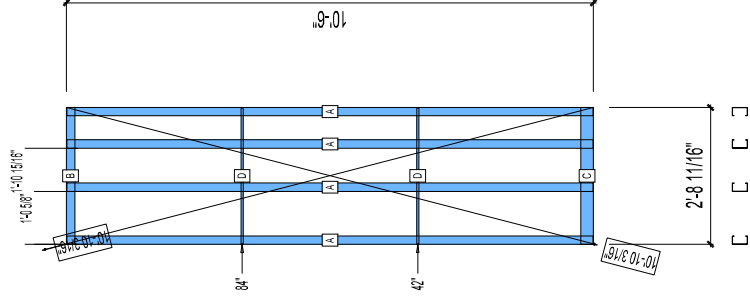

12-1003

CREATED: 11/05/2008

Jewish Home for the Aging

1885 Victory Blvd. Reseda, CA

FM-07-109

CREATED BY: AMB

HEIGHT : 10'-6" POINTS: 0.69 Points.

SPACING : 5000"

1st STUD: 5000"

WEIGHTS :

FRAME : 102 lbs

TOTAL: 102 lbs

FRAME MAX

© FrameMax Inc

FrameMax, Inc.
13915 Danielson St
Suite 100
Poway, CA 92064
www.framemax.com

**BUNDLE AND
SHIP TO SITE**

PIECES LIST LABEL	QTY	SIZE	LENGTH	USE
A	4	362S200-68	10'-5 13/16"	STUD
B	1	362T200-68	2'-8 11/16"	TOP TRACK
C	1	362T300-68	2'-8 11/16"	BOTTOM TRACK
D	2	150U50-54	2'-8 1/2"	HORIZONTAL BRACING