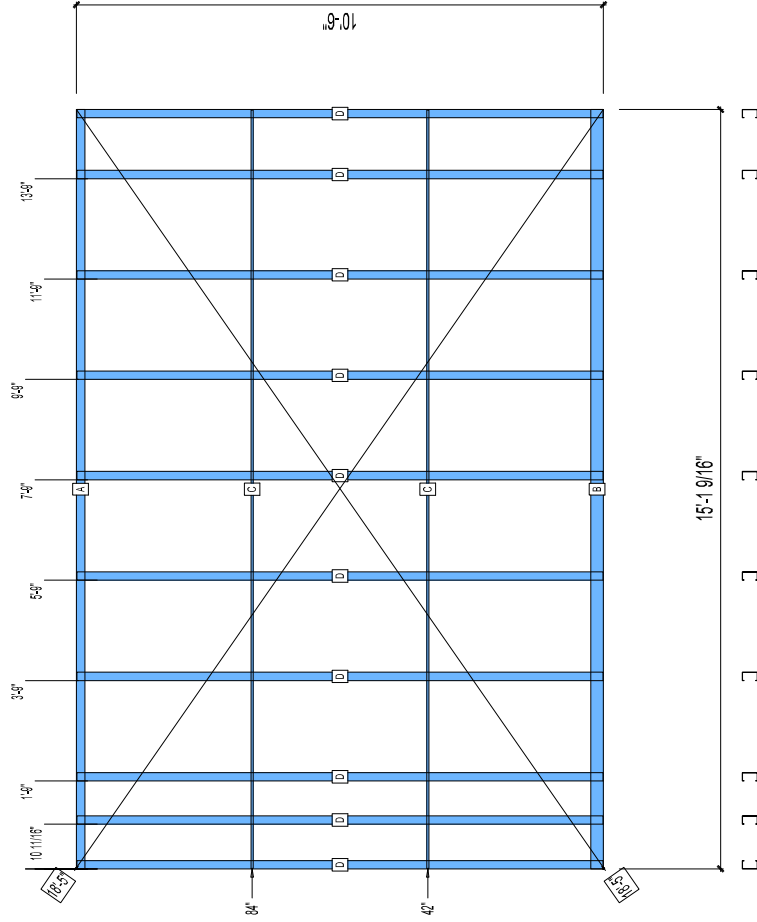

© FrameMax Inc.

HEIGHT : 10'-6" POINTS: 1.94 Points.

SPACING : 5000"

1st STUD: 5000"

WEIGHTS :

FRAME : 291 lbs

TOTAL: 291 lbs

**BUNDLE AND
SHIP TO SITE**

PIECES LIST LABEL	QTY	SIZE	LENGTH	USE
A	1	362T200-68	15'-1 9/16"	TOP TRACK
B	1	362T300-68	15'-1 9/16"	BOTTOM TRACK
C	2	150U50-54	15'-1 3/8"	HORIZONTAL BRACING
D	10	362S200-68	10'-5 13/16"	STUD