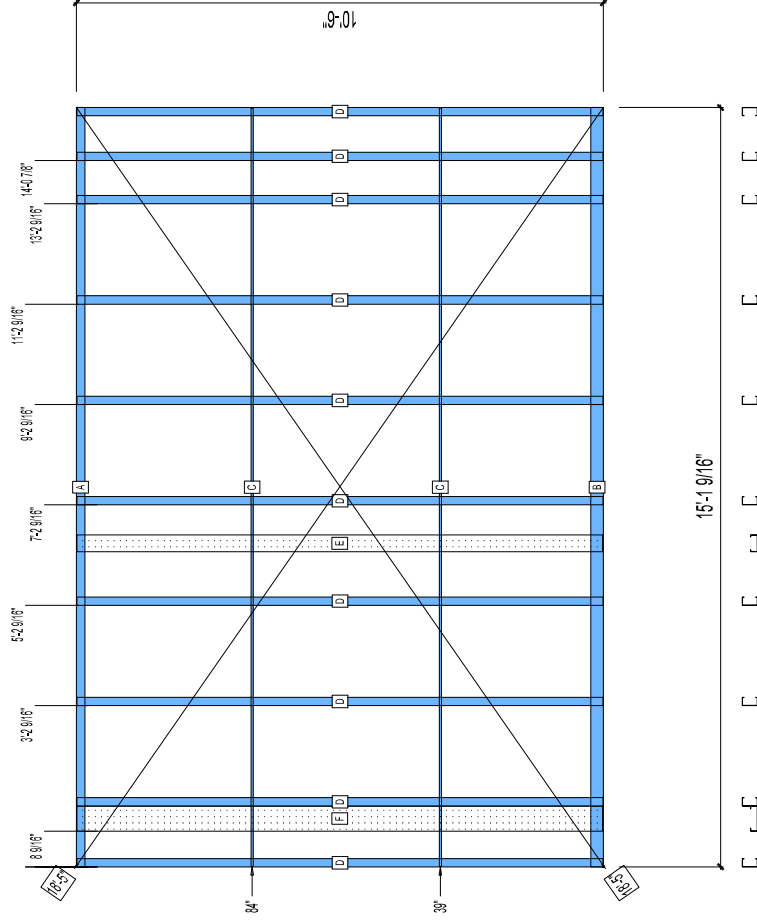

# 12-1005

CREATED: 11/05/2008

Jewish Home for the Aging

1885 Victory Blvd. Reseda, CA

FM-07-109

CREATED BY: AMB

POINTS: 2.12 Points.

HEIGHT : 10'-6"  
 SPACING : 5000"  
 1st STUD: 5000"

WEIGHTS :  
 FRAME : 321 lbs  
 -----  
 TOTAL: 321 lbs

FrameMax, Inc.  
 13915 Danielson St  
 Suite 100  
 Poway, CA 92064  
 www.framemax.com

# FRAME MAX

© FrameMax Inc

**BUNDLE AND  
 SHIP TO SITE**

PIECES LIST	LENGTH	USE
A	15'-1 9/16"	TOP TRACK
B	15'-1 9/16"	BOTTOM TRACK
C	15'-1 3/8"	HORIZONTAL BRACING
D	10'-5 13/16"	STUD
E	10'-5 11/16"	BACKER-U
F	10'-5 11/16"	BACKER-U