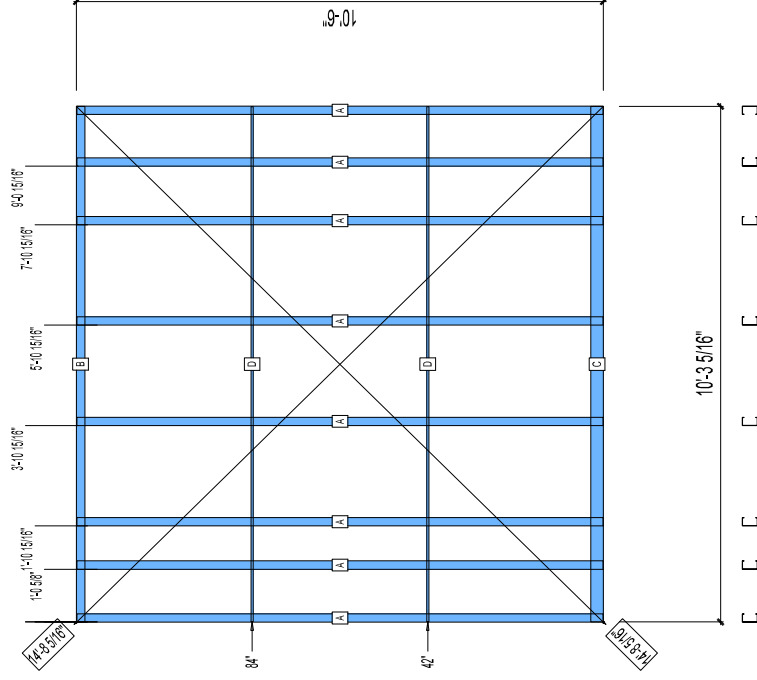

12-1007

CREATED: 11/05/2008

Jewish Home for the Aging

1885 Victory Blvd. Reseda, CA

FM-07-109

CREATED BY: AMB

HEIGHT : 10'-6" POINTS: 1.51 Points.

SPACING : 5000"

1st STUD: 5000"

WEIGHTS :

FRAME : 229 lbs

TOTAL: 229 lbs

FrameMax, Inc.
13915 Danielson St
Suite 100
Poway, CA 92064
www.framemax.com

FRAME MAX

© FrameMax Inc

**BUNDLE AND
SHIP TO SITE**

PIECES LIST LABEL	QTY	SIZE	LENGTH	USE
A	8	362S200-68	10'-5 13/16"	STUD
B	1	362T200-68	10'-3 5/16"	TOP TRACK
C	1	362T300-68	10'-3 5/16"	BOTTOM TRACK
D	2	150U50-54	10'-3 1/8"	HORIZONTAL BRACING