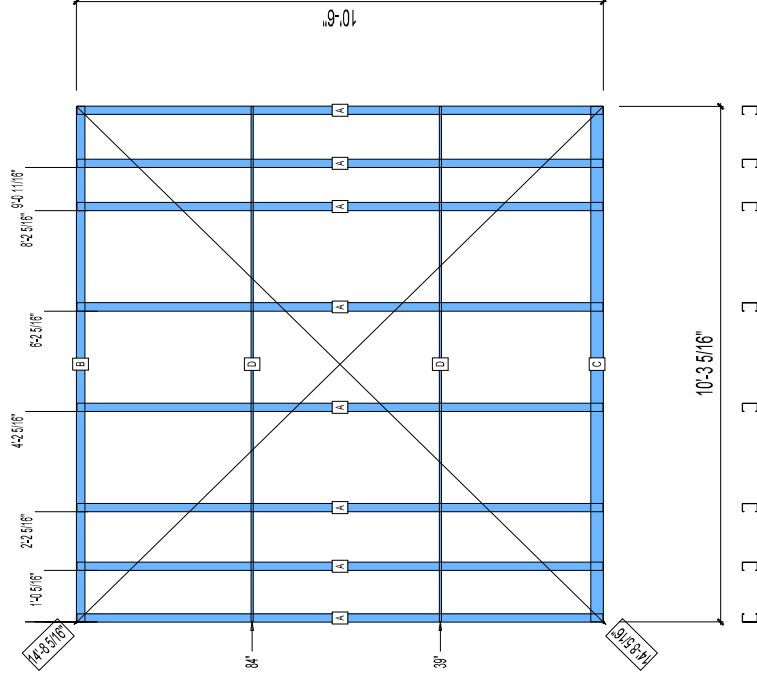

# FRAME MAX

© FrameMax Inc

HEIGHT : 10'-6"      POINTS: 1.49 Points.

SPACING : 5000"

1st STUD: 5000"

WEIGHTS :

FRAME : 223 lbs

TOTAL: 223 lbs

**BUNDLE AND  
SHIP TO SITE**

PIECES LIST LABEL	QTY	SIZE	LENGTH	USE
A	6	362S200-68	10'-5 13/16"	STUD
B	1	362T200-68	10'-3 5/16"	TOP TRACK
C	1	362T300-68	10'-3 5/16"	BOTTOM TRACK
D	2	150U50-54	10'-3 1/8"	HORIZONTAL BRACING