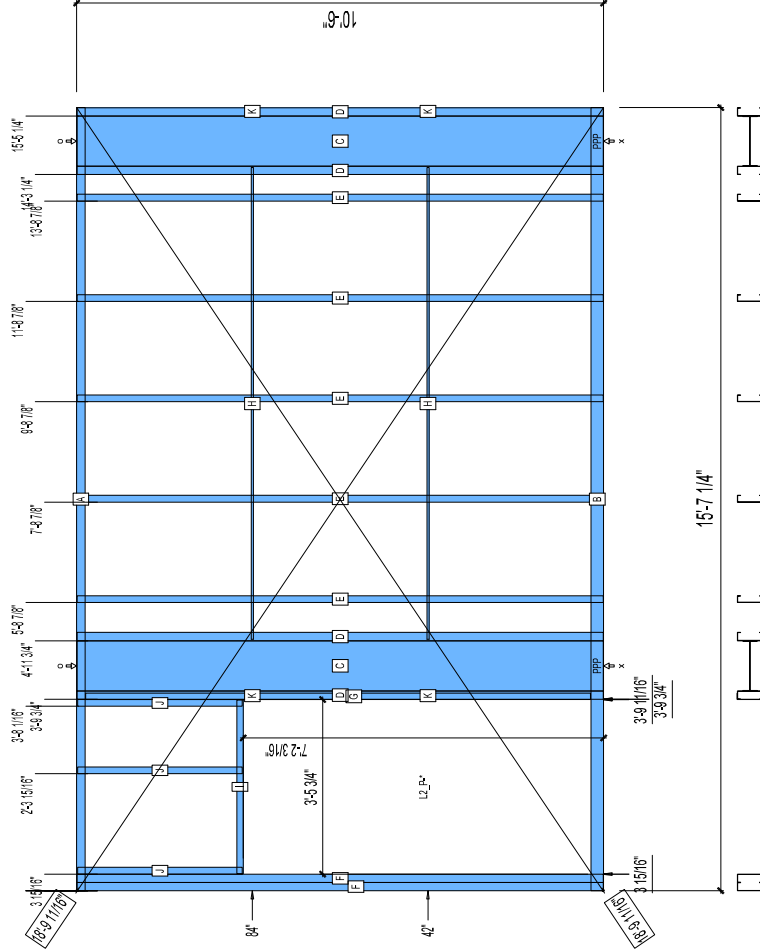

# 12-1009

Jewish Home for the Aging

1885 Victory Blvd. Reseda, CA

CREATED: 11/05/2008

FM-07-109

CREATED BY: AMB

HEIGHT : 10'-6"      POINTS: 3.87 Points.

SPACING : 5000"

1st STUD: 5000"

WEIGHTS :

FRAME : 657 lbs

TOTAL: 657 lbs

# FRAME MAX

© FrameMax Inc.

FrameMax, Inc.  
13915 Danielson St  
Suite 100  
Poway, CA 92064  
www.frame-max.com

**BUNDLE AND  
SHIP TO SITE**

PIECES LIST LABEL	QTY	SIZE	LENGTH	USE
A	1	600T200-68	15'-7 1/4"	TOP TRACK
B	1	600T300-68	15'-7 1/4"	BOTTOM TRACK
C	2	1200I350p1062	10'-5 13/16"	PACO
D	4	600S200-68	10'-5 13/16"	STUD
E	5	600S162-68	10'-5 13/16"	STUD
F	2	600S200-68	10'-5 13/16"	KING STUD
G	1	600T150-54	10'-0 3/4"	CAP TRACK
H	2	150U50-54	9'-4 13/16"	HORIZONTAL BRACING
I	1	600T150-54	3'-5 1/2"	HEAD TRACK
J	3	600S162-54	3'-3 3/8"	CRIPPLE
K	4	150U50-54	1 5/8"	HORIZONTAL BRACING