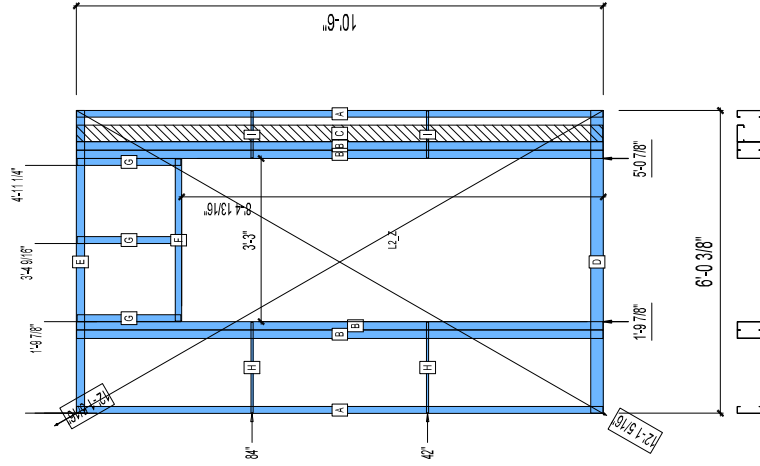

12-1013

CREATED: 11/05/2008

Jewish Home for the Aging

1885 Victory Blvd. Reseda, CA

FM-07-109

CREATED BY: HH

POINTS: 1.65 Points.

HEIGHT : 10'-6"
 SPACING : 5000"
 1st STUD: 5000"

WEIGHTS :
 FRAME : 255 lbs

 TOTAL: 255 lbs

FrameMax, Inc.
 13915 Danielson St
 Suite 100
 Poway, CA 92064
 www.framemax.com

FRAME MAX

© FrameMax Inc

**BUNDLE AND
 SHIP TO SITE**

PIECES LIST LABEL	QTY	SIZE	LENGTH	USE
A	2	600S162-54	10'-5 13/16"	STUD
B	4	600S200-97	10'-5 13/16"	KING STUD
C	1	400S162-33	10'-5 13/16"	BACKER-U
D	1	600T300-54	6'-0 3/8"	BOTTOM TRACK
E	1	600T200-54	6'-0 3/8"	TOP TRACK
F	1	600T150-54	3'-2 3/4"	HEAD TRACK
G	3	600S162-54	2'-0 3/4"	CRIPPLE
H	2	1500U50-54	1'-9 11/16"	HORIZONTAL BRACING
I	2	1500U50-54	11 1/4"	HORIZONTAL BRACING