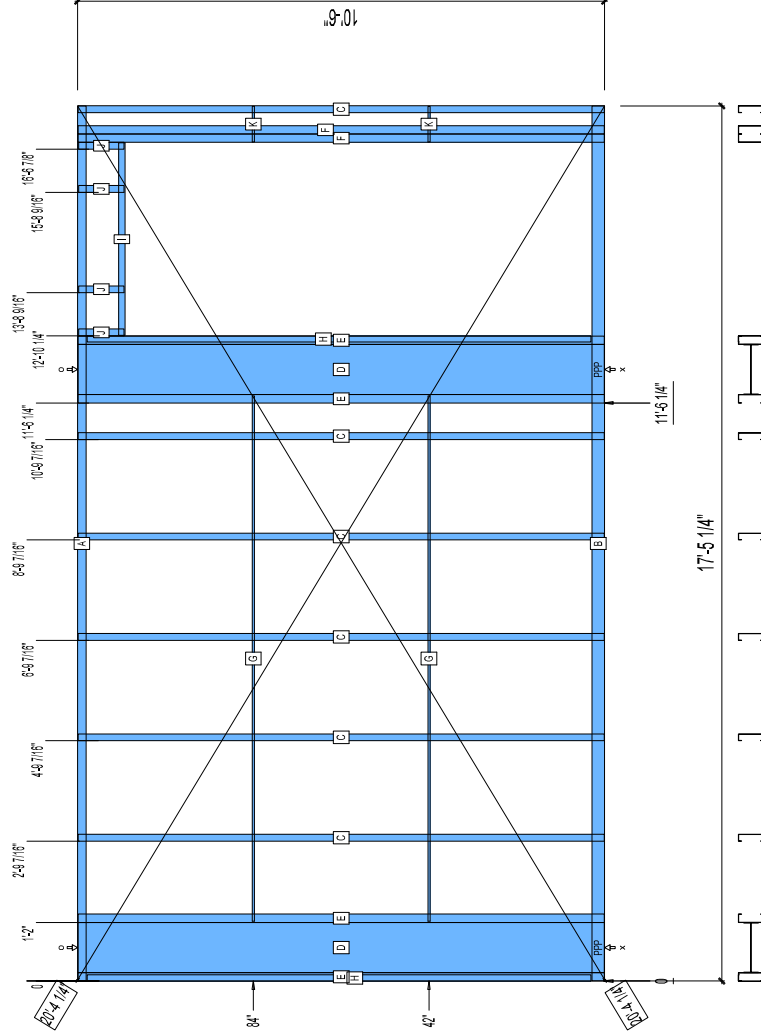

12-1014

CREATED: 11/05/2008

Jewish Home for the Aging

1885 Victory Blvd. Reseda, CA

FM-07-109

CREATED BY: AMB

HEIGHT : 10'-6" POINTS: 4.12 Points.

SPACING : 5000"

1st STUD: 5000"

WEIGHTS :

FRAME : 699 lbs

TOTAL: 699 lbs

FrameMax, Inc.
13915 Danielson St
Suite 100
Poway, CA 92064
www.frame-max.com

FRAME MAX

© FrameMax Inc.

**BUNDLE AND
SHIP TO SITE**

PIECES LIST LABEL	QTY	SIZE	LENGTH	USE
A	1	600T200-68	17'-5 1/4"	TOP TRACK
B	1	600T300-68	17'-5 1/4"	BOTTOM TRACK
C	6	600S162-68	10'-5 13/16"	STUD
D	2	1200I350p1062	10'-5 13/16"	PACO
E	4	600S200-68	10'-5 13/16"	STUD
F	2	600S200-68	10'-5 13/16"	KING STUD
G	2	1500U50-54	10'-5 9/16"	HORIZONTAL BRACING
H	2	600T150-54	10'-0 1/2"	CAP
I	1	600T150-54	3'-10"	HEAD TRACK
J	4	600S162-54	10 7/8"	CRIPPLE
K	2	1500U50-54	8 1/2"	HORIZONTAL BRACING