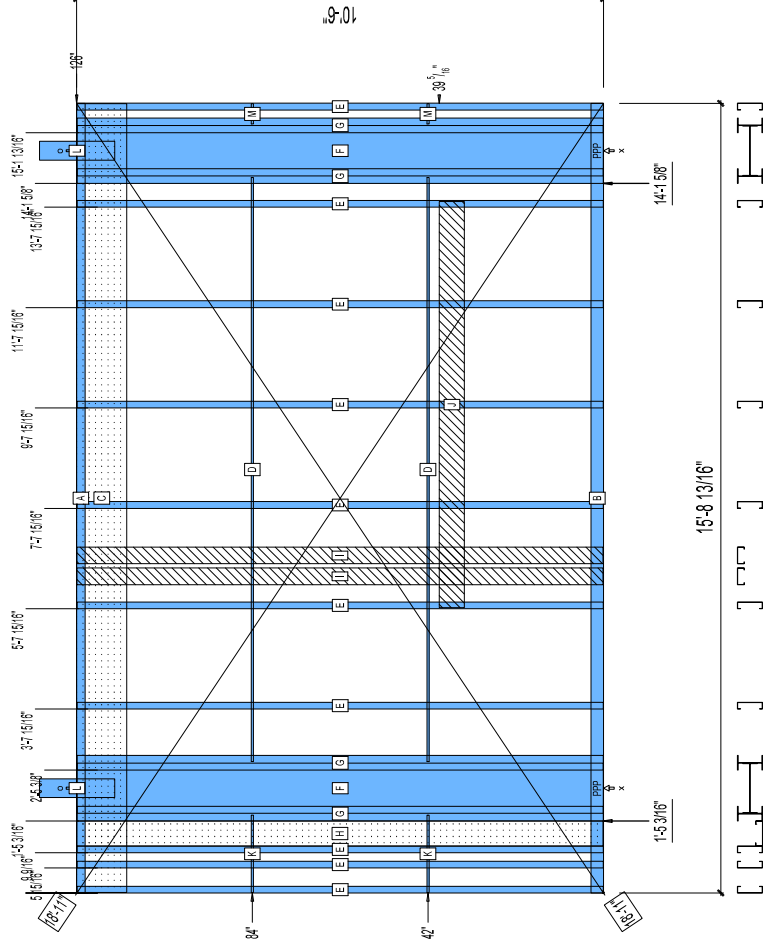

12-1044

CREATED: 11/06/2008

Jewish Home for the Aging

1885 Victory Blvd. Reseda, CA

FM-07-109

CREATED BY: AMB

POINTS: 5.37 Points.

HEIGHT : 10'-6"
 SPACING : 5000"
 1st STUD: 5000"

WEIGHTS :
 FRAME : 965 lbs

 TOTAL: 965 lbs

FrameMax, Inc.
 13915 Danielson St
 Suite 100
 Poway, CA 92064
 www.frame-max.com

FRAME MAX

© FrameMax Inc.

BUNDLE AND
 SHIP TO SITE

PIECES LIST	LENGTH	USE
A	15'-8 13/16"	TOP TRACK
B	15'-8 13/16"	BOTTOM TRACK
C	15'-8 5/8"	STRAP
D	11'-7 5/8"	HORIZONTAL BRACING
E	10'-5 13/16"	STUD
F	10'-5 13/16"	PACO
G	10'-5 13/16"	PACO
H	10'-5 13/16"	BACKER-U
I	10'-5 13/16"	BACKER-U
J	8'-1 1/8"	VANITY BACKING
K	1'-6 9/16"	HORIZONTAL BRACING
L	1'-6"	HOLD-DOWN
M	4 7/8"	HORIZONTAL BRACING