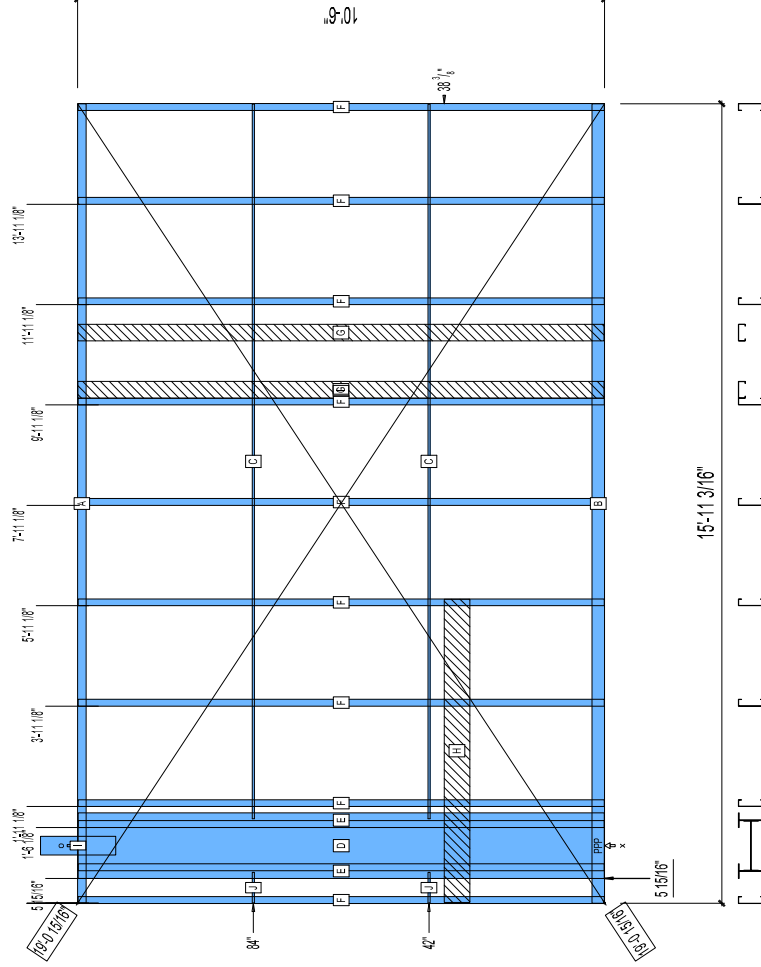

12-1045

CREATED: 11/05/2008

Jewish Home for the Aging

1885 Victory Blvd. Reseda, CA

FM-07-109

CREATED BY: AMB

HEIGHT : 10'-6" POINTS: 3.65 Points.

SPACING : 5000"

1st STUD: 5000"

WEIGHTS :

FRAME : 627 lbs

TOTAL: 627 lbs

FRAME MAX

© FrameMax Inc.

FrameMax, Inc.
13915 Danielson St
Suite 100
Poway, CA 92064
www.frame-max.com

**BUNDLE AND
SHIP TO SITE**

PIECES LIST LABEL	QTY	SIZE	LENGTH	USE
A	1	600T200-68	15'-11 3/16"	TOP TRACK
B	1	600T300-68	15'-11 3/16"	BOTTOM TRACK
C	2	1500U50-54	14'-2 7/8"	HORIZONTAL BRACING
D	1	1200I350p1062	10'-5 13/16"	PACO
E	2	600I350p680	10'-5 13/16"	PACO
F	9	600S162-68	10'-5 13/16"	STUD
G	2	400S162-33	10'-5 13/16"	BACKER-U
H	1	600T150-54	6'-0 1/2"	GRAB BAR
I	1	A	1'-6"	HOLDDOWN
J	2	1500U50-54	7 5/16"	HORIZONTAL BRACING