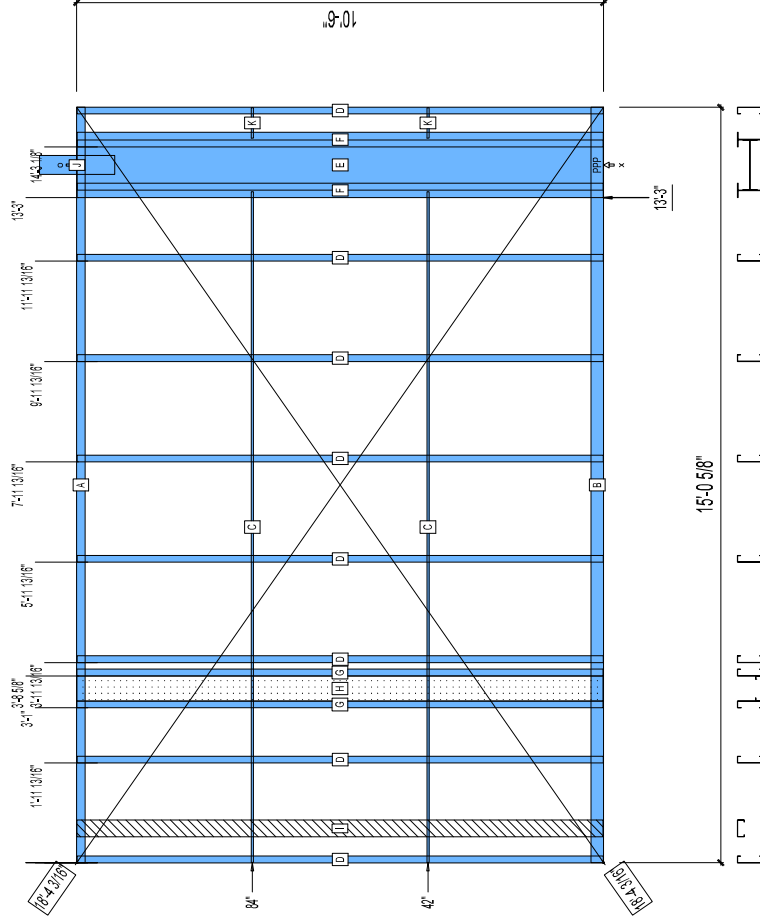

# 12-1046

CREATED: 11/05/2008

Jewish Home for the Aging

1885 Victory Blvd. Reseda, CA

FM-07-109

CREATED BY: AMB

POINTS: 3.56 Points.

HEIGHT : 10'-6"  
 SPACING : 5000"  
 1st STUD: 5000"

WEIGHTS :  
 FRAME : 612 lbs  
 -----  
 TOTAL: 612 lbs

FrameMax, Inc.  
 13915 Danielson St  
 Suite 100  
 Poway, CA 92064  
 www.frame-max.com

# FRAME MAX

© FrameMax Inc

**BUNDLE AND  
 SHIP TO SITE**

PIECES LIST LABEL	QTY	SIZE	LENGTH	USE
A	1	600T200-68	15'-0 5/8"	TOP TRACK
B	1	600T300-68	15'-0 5/8"	BOTTOM TRACK
C	2	150U50-54	13'-4 5/16"	HORIZONTAL BRACING
D	8	600S162-68	10'-5 13/16"	STUD
E	1	1200I350p1062	10'-5 13/16"	PACO
F	2	600I350p680	10'-5 13/16"	PACO
G	2	600S162-33	10'-5 13/16"	BACKER STUD
H	1	600S162-33	10'-5 13/16"	BACKER-U
I	1	400S162-33	10'-5 13/16"	BACKER-U
J	1	A	1'-6"	HOLDDOWN
K	2	150U50-54	7 5/16"	HORIZONTAL BRACING