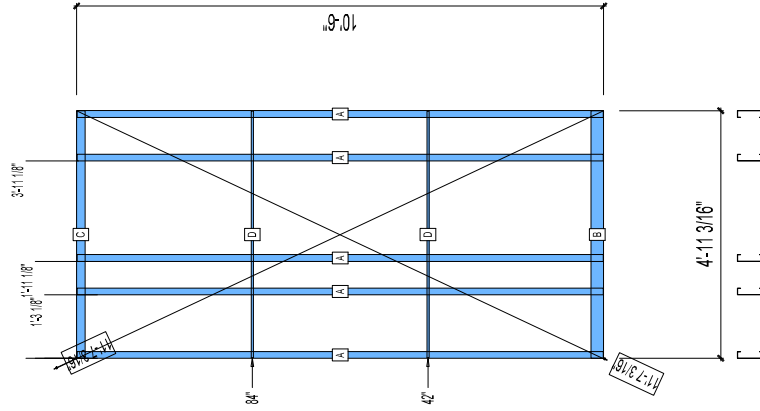

# 12-1047

CREATED: 11/05/2008

Jewish Home for the Aging

1885 Victory Blvd. Reseda, CA

FM-07-109

CREATED BY: AMB

HEIGHT : 10'-6"      POINTS: 0.88 Points.

SPACING : 5000"

1st STUD: 16"

WEIGHTS :

FRAME : 128 lbs

TOTAL: 128 lbs

# FRAME MAX

© FrameMax Inc.

FrameMax, Inc.  
13915 Danielson St  
Suite 100  
Poway, CA 92064  
www.framemax.com

**BUNDLE AND  
SHIP TO SITE**

PIECES LIST LABEL	QTY	SIZE	LENGTH	USE
A	5	600S162-54	10'-5 13/16"	STUD
B	1	600T300-54	4'-11 3/16"	BOTTOM TRACK
C	1	600T200-54	4'-11 3/16"	TOP TRACK
D	2	1500U0-54	4'-11"	HORIZONTAL BRACING