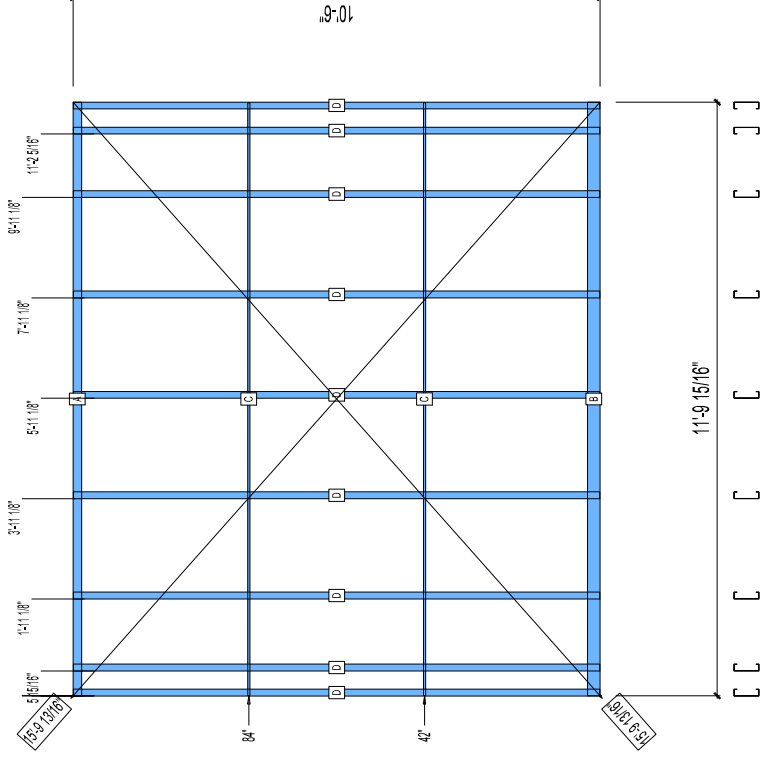

HEIGHT : 10'-6" POINTS: 1.65 Points.

SPACING : 5000"

1st STUD: 5000"

WEIGHTS :

FRAME : 247 lbs

TOTAL: 247 lbs

**BUNDLE AND
SHIP TO SITE**

PIECES LIST LABEL	QTY	SIZE	LENGTH	USE
A	1	600T200-54	11'-9 15/16"	TOP TRACK
B	1	600T300-54	11'-9 15/16"	BOTTOM TRACK
C	2	1500U0-54	11'-9 3/4"	HORIZONTAL BRACING
D	9	600S162-54	10'-5 13/16"	STUD