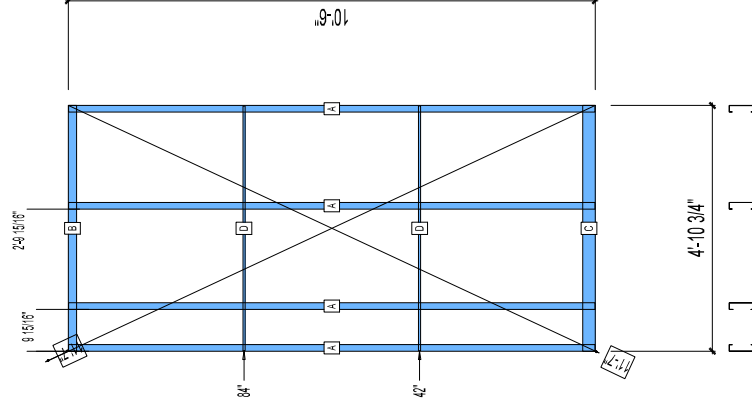

12-1049

CREATED: 11/05/2008

Jewish Home for the Aging

1885 Victory Blvd. Reseda, CA

FM-07-109

CREATED BY: AMB

HEIGHT : 10'-6" POINTS: 0.76 Points.

SPACING : 5000"

1st STUD: 5000"

WEIGHTS :

FRAME : 108 lbs

TOTAL: 108 lbs

FRAME MAX

© FrameMax Inc.

FrameMax, Inc.
13915 Danielson St
Suite 100
Poway, CA 92064
www.framemax.com

**BUNDLE AND
SHIP TO SITE**

PIECES LIST LABEL	QTY	SIZE	LENGTH	USE
A	4	600S162-54	10'-5 13/16"	STUD
B	1	600T200-54	4'-10 3/4"	TOP TRACK
C	1	600T300-54	4'-10 3/4"	BOTTOM TRACK
D	2	1500U50-54	4'-10 9/16"	HORIZONTAL BRACING