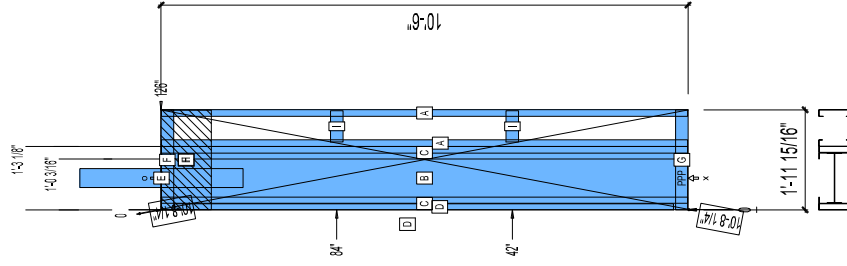

12-6001

CREATED: 11/05/2008

Jewish Home for the Aging

1885 Victory Blvd. Reseda, CA

FM-07-109

CREATED BY: AMB

HEIGHT : 10'-6" POINTS: 2.00 Points.

SPACING : 24"

1st STUD: 16"

WEIGHTS :

FRAME : 375 lbs

TOTAL: 375 lbs

FRAME MAX

© FrameMax Inc.

FrameMax, Inc.
13915 Danielson St
Suite 100
Poway, CA 92064
www.framemax.com

**BUNDLE AND
SHIP TO SITE**

PIECES LIST LABEL	QTY	SIZE	LENGTH	USE
A	2	750S162-54	10'-5 13/16"	STUD
B	1	1200I3550p1062	10'-5 13/16"	PACO
C	2	750I300p706	10'-5 13/16"	PACO
D	1	750T150-54	9'-11 1/4"	CAP
E	1	B	3'-3"	HOLD-DOWN
F	1	750T300-68	1'-11 15/16"	TOP TRACK
G	1	750T300-68	1'-11 15/16"	BOTTOM TRACK
H	1	1200D-54	1'-11 13/16"	STRAP
I	2	750T300-68	7 1/2"	BLOCK