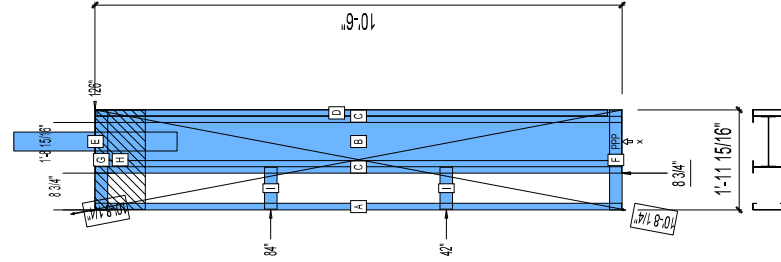

12-6002

CREATED: 11/05/2008

Jewish Home for the Aging

1885 Victory Blvd. Reseda, CA

FM-07-109

CREATED BY: HH

HEIGHT : 10'-6" POINTS: 1.88 Points.

SPACING : 24"

1st STUD: 24"

WEIGHTS :

FRAME : 353 lbs

TOTAL: 353 lbs

**BUNDLE AND
SHIP TO SITE**

PIECES LIST LABEL	QTY	SIZE	LENGTH	USE
A	1	750S162-54	10'-5 13/16"	STUD
B	1	1200I350p1062	10'-5 13/16"	PACO
C	2	750I300p706	10'-5 13/16"	PACO
D	1	750T150-54	10'-2"	CAP
E	1	B	3'-3"	HOLDDOWN
F	1	750T300-68	1'-11 15/16"	BOTTOM TRACK
G	1	750T300-68	1'-11 15/16"	TOP TRACK
H	1	1200D-54	1'-11 3/4"	STRAP
I	2	750T300-68	10"	BLOCK