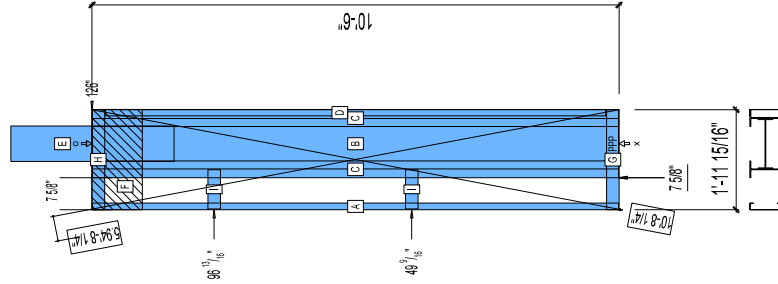

12-6003

CREATED: 11/05/2008

Jewish Home for the Aging

1885 Victory Blvd. Reseda, CA

FM-07-109

CREATED BY: AMB

HEIGHT : 10'-6" POINTS: 2.89 Points.

SPACING : 24"

1st STUD: 24"

WEIGHTS :

FRAME : 577 lbs

TOTAL: 577 lbs

**BUNDLE AND
SHIP TO SITE**

PIECES LIST LABEL	QTY	SIZE	LENGTH	USE
A	1	750S162-54	10'-5 13/16"	10'-5 13/16" STUD
B	1	1200I350p1420	10'-5 13/16"	10'-5 13/16" PACO
C	2	750I400p1268	10'-5 13/16"	10'-5 13/16" PACO
D	1	750T150-54	9'-11 1/2"	CAP TRACK
E	1	F	3'-3"	HOLDDOWN
F	1	1200P-54	2'-0"	STRAP
G	1	750T300-68	1'-11 15/16"	BOTTOM TRACK
H	1	750T300-68	1'-11 15/16"	TOP TRACK
I	2	750T300-68	9 5/16"	BLOCK