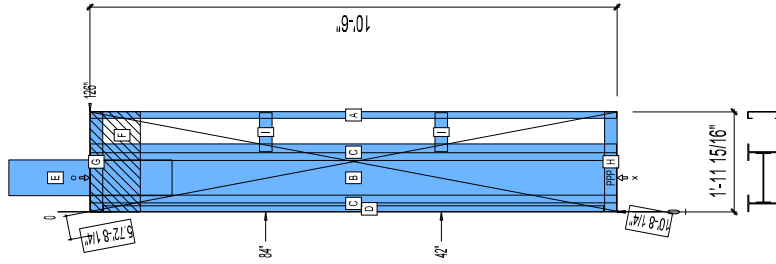

12-6004

CREATED: 11/05/2008

Jewish Home for the Aging

1885 Victory Blvd. Reseda, CA

FM-07-109

CREATED BY: AMB

HEIGHT : 10'-6" POINTS: 2.89 Points.

SPACING : 24"

1st STUD: 24"

WEIGHTS :

FRAME : 577 lbs

TOTAL: 577 lbs

FrameMax, Inc.
13915 Danielson St
Suite 100
Poway, CA 92064
www.framemax.com

FRAME MAX

© FrameMax Inc.

**BUNDLE AND
SHIP TO SITE**

PIECES LIST LABEL	QTY	SIZE	LENGTH	USE
A	1	750S162-54	10'-5 13/16"	STUD
B	1	1200I350p1420	10'-5 13/16"	PACO
C	2	750I400p1268	10'-5 13/16"	PACO
D	1	750T150-54	9'-11 1/2"	CAP
E	1	F	3'-3"	HOLDDOWN
F	1	1200P-54	2'-0"	STRAP
G	1	750T300-68	1'-11 15/16"	TOP TRACK
H	1	750T300-68	1'-11 15/16"	BOTTOM TRACK
I	2	750T300-68	9'-5/16"	BLOCK