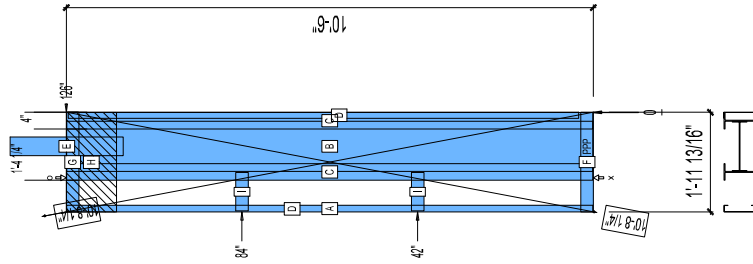

# 12-6005

CREATED: 11/05/2008

Jewish Home for the Aging

1885 Victory Blvd. Reseda, CA

FM-07-109

CREATED BY: AMB

HEIGHT : 10'-6"      POINTS: 2.54 Points.

SPACING : 24"

1st STUD: 16"

WEIGHTS :

FRAME : 500 lbs

TOTAL: 500 lbs

# FRAME MAX

© FrameMax Inc.

FrameMax, Inc.  
13915 Danielson St  
Suite 100  
Poway, CA 92064  
www.framemax.com

**BUNDLE AND  
SHIP TO SITE**

PIECES LIST LABEL	QTY	SIZE	LENGTH	USE
A	1	750S162-54	10'-5 13/16"	STUD
B	1	1200I350p1420	10'-5 13/16"	PACO
C	2	750I400p1268	10'-5 13/16"	PACO
D	1	750T150-54	10'-2"	CAP
E	1	B	2'-3"	HOLDDOWN
F	1	750T300-68	1'-11 13/16"	BOTTOM TRACK
G	1	750T300-68	1'-11 13/16"	TOP TRACK
H	1	1200D-54	1'-11 13/16"	STRAP
I	2	750T300-68	9 3/16"	BLOCK