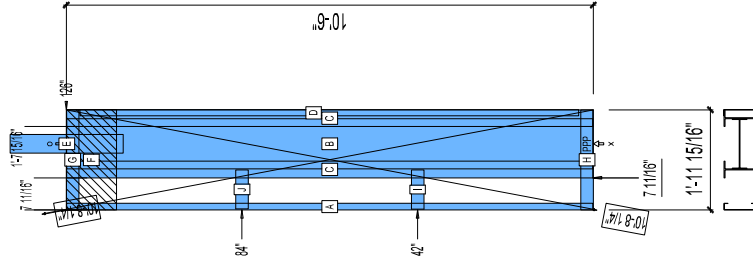

12-6006

CREATED: 11/05/2008

Jewish Home for the Aging

1885 Victory Blvd. Reseda, CA

FM-07-109

CREATED BY: AMB

HEIGHT : 10'-6" POINTS: 2.54 Points.

SPACING : 24"

1st STUD: 24"

WEIGHTS :

FRAME : 500 lbs

TOTAL: 500 lbs

FRAME MAX

© FrameMax Inc.

FrameMax, Inc.
13915 Danielson St
Suite 100
Poway, CA 92064
www.framemax.com

**BUNDLE AND
SHIP TO SITE**

PIECES LIST LABEL	QTY	SIZE	LENGTH	USE
A	1	750S162-54	10'-5 13/16"	STUD
B	1	1200I350p1420	10'-5 13/16"	PACO
C	2	750I400p1268	10'-5 13/16"	PACO
D	1	750T150-54	9'-11 1/4"	CAP
E	1	B	2'-3"	HOLDDOWN
F	1	1200D-54	2'-0"	STRAP
G	1	750T300-68	1'-11 15/16"	TOP TRACK
H	1	750T300-68	1'-11 15/16"	BOTTOM TRACK
I	1	750T300-68	9 3/8"	BLOCK
J	1	750T300-68	9 5/16"	BLOCK